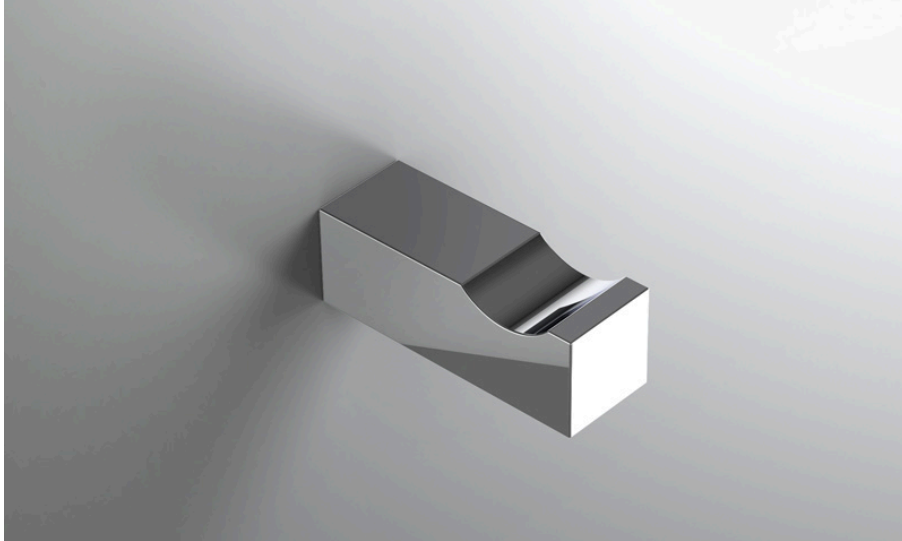

## FEATURES

- Premium 304 Grade Stainless Steel
- Solid Mount Construction
- Concealed Installation Hardware
- State of the art wall anchors included for installation on Dry wall or Tile